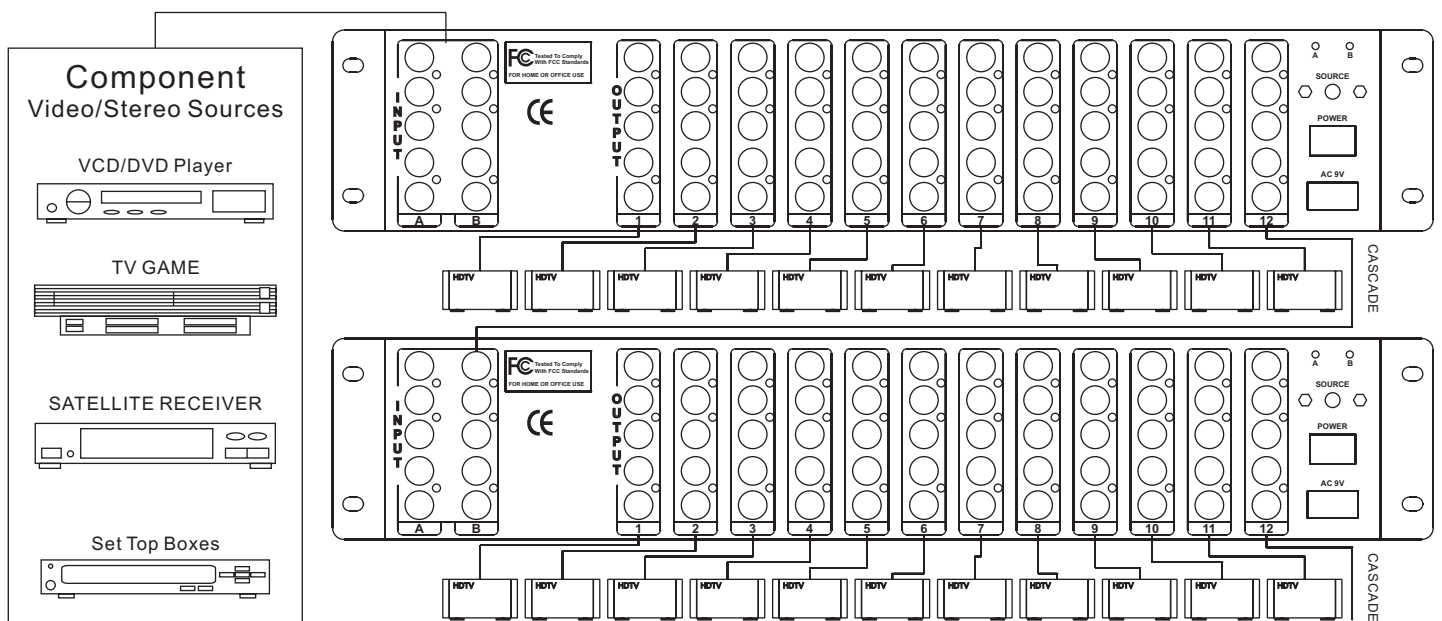

YC-12V

Component Video/Stereo Distribution Amplifier

Description		YC-12V
VIDEO	Bandwidth	20MHz~300MHz
	Gain	6dB
	Input Port	2 x YUV(YPbPr/YCbCr) via RCA Connectors
	Output Port	12 x YUV(YPbPr/YCbCr)
	Input Level	1Vp-p
	Output Level	1Vp-p (75Ω Load)
	In/Out Impedance	75 Ω
AUDIO	Bandwidth	20Hz~60KHz
	Gain	3dB
	Input Port	2 x Stereo (R/L) via RCA Connectors
	Output Port	12 x Stereo (R/L)
	Input Level	2Vp-p
	Output Level	3Vp-p (4.7KΩ Load)
Power Consumption		30W Maximum
Power Source		AC 9V @1000mA
Enclosure Type		Metal Rack Mountable
Dimension (LxDxH)mm		482(436) x 50 x 88